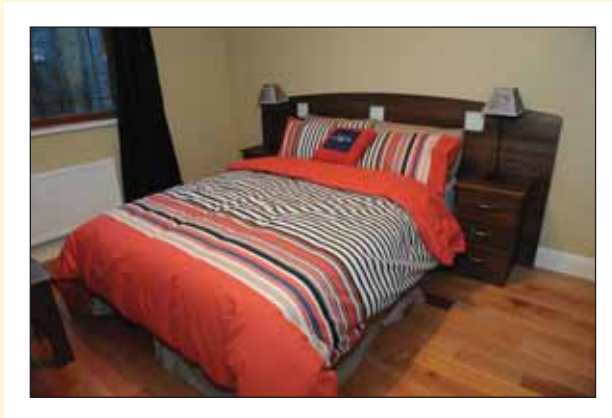

AMERICAN WALNUT

This sliding robe with dark walnut and white glass is modern and sophisticated. Our free standing furniture is designed to enhance your sliding robe with bedside lockers, dressing tables and headboards for the complete design.