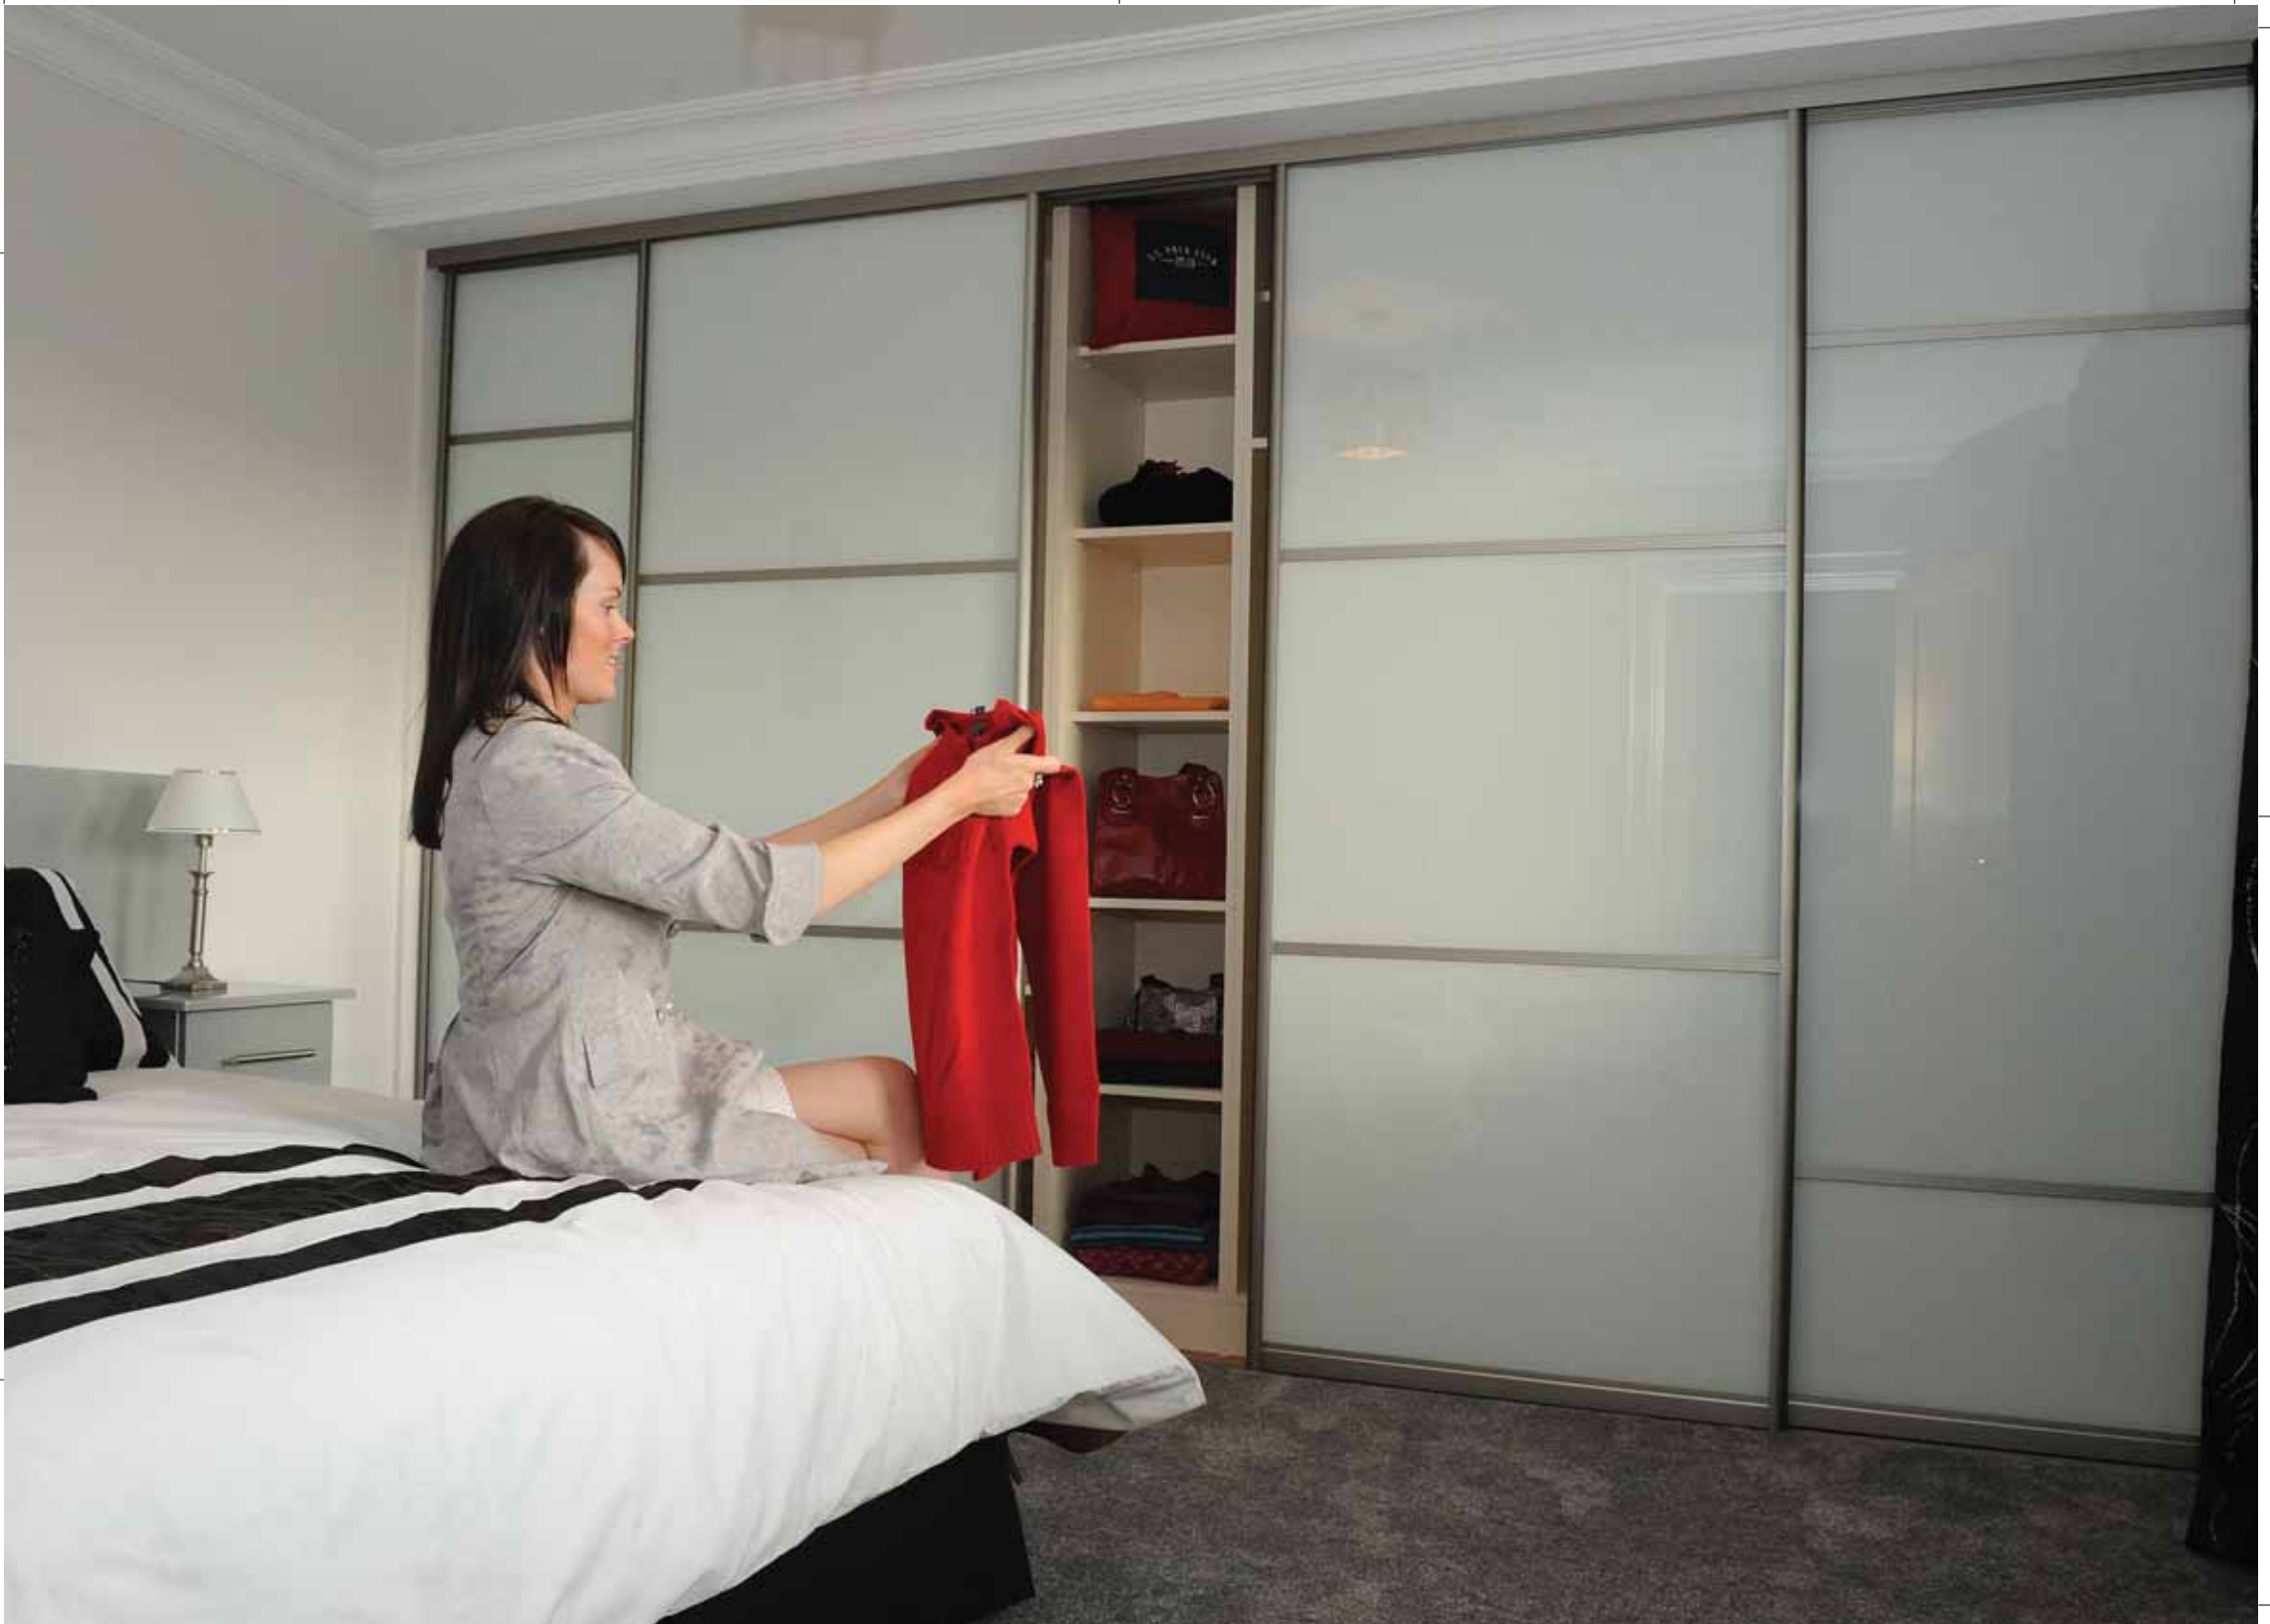

LIGHT WALNUT

For those hard to reach spaces, Designerobes can offer you a pull down hanging rail system that effortlessly pulls down to allow you to access your clothes.

SILVER MIRROR

This silver mirror and chrome frame create a fresh smart feel to any room; create your own style with funky modern or cool calming colours for the desired effect. The pull-out chrome baskets are ideal for everyday use.

FROSTED GLASS AND MIRROR

The combination of the frosted glass and mirror create a stylish co-ordinated look. As with all our robes they are made to measure making them suitable even for a toddler's rooms as they are safe and easy to use.

AMERICAN WALNUT

This sliding robe with dark walnut and white glass is modern and sophisticated. Our free standing furniture is designed to enhance your sliding robe with bedside lockers, dressing tables and headboards for the complete design.