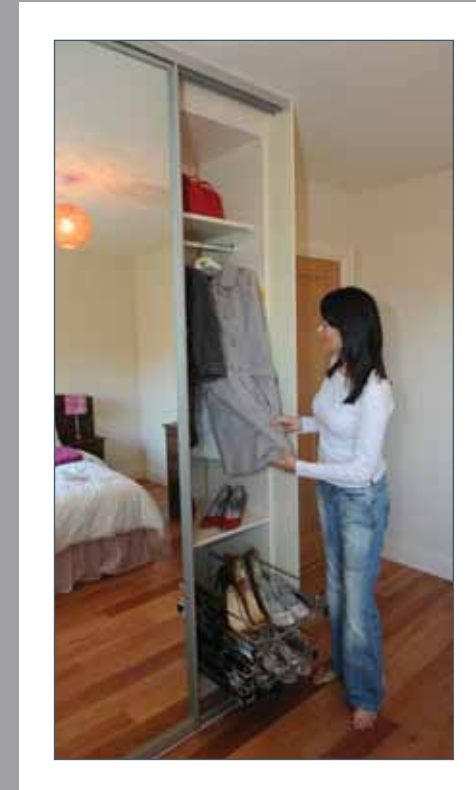

LIGHT WALNUT

For those hard to reach spaces, Designerobes can offer you a pull down hanging rail system that effortlessly pulls down to allow you to access your clothes.

SILVER MIRROR

This silver mirror and chrome frame create a fresh smart feel to any room; create your own style with funky modern or cool calming colours for the desired effect. The pull-out chrome baskets are ideal for everyday use.

FROSTED GLASS AND MIRROR

The combination of the frosted glass and mirror create a stylish co-ordinated look. As with all our robes they are made to measure making them suitable even for a toddler's rooms as they are safe and easy to use.