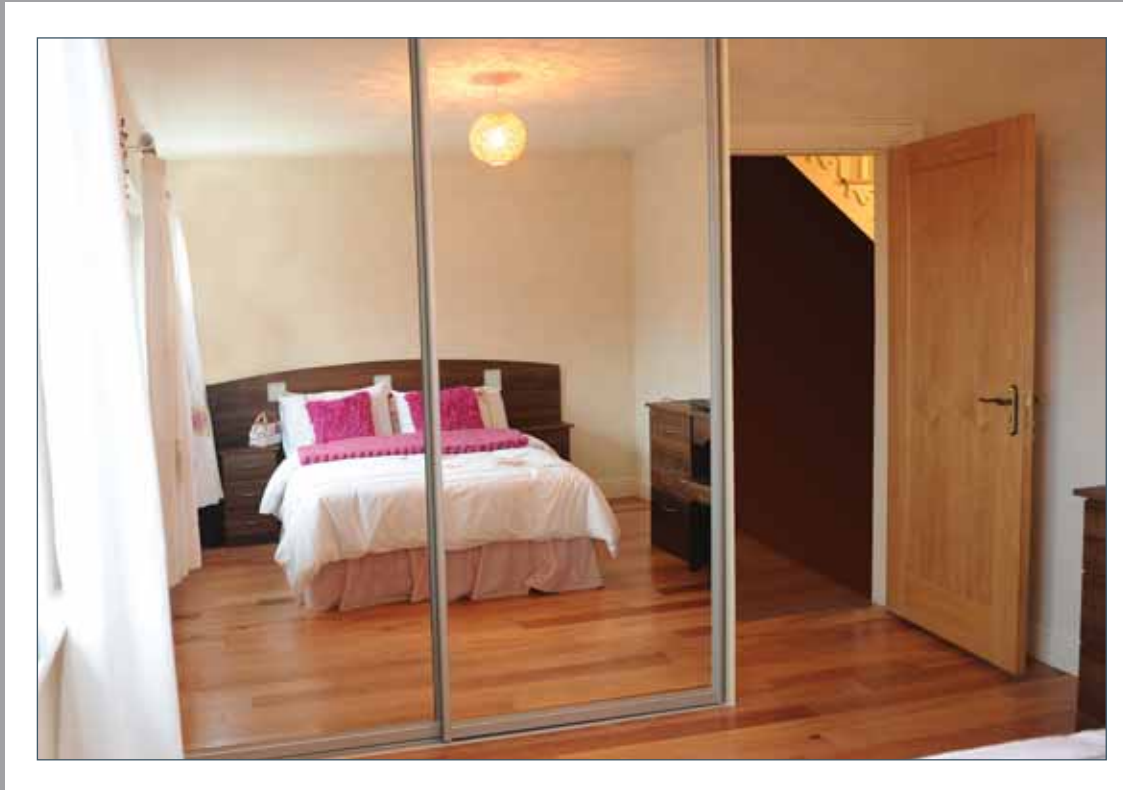

Designerobes; if you want your rooms elegant and clutter free, we make it easy to get it all under control. Each door runs on precision made aluminium runners, making them safe, easy and quiet to use. Behind your new sliding robe lies custom designed storage. Built to your requirements with the combination of shelving, hanging space and drawers.

AVALUXE

The abstract flower pattern with its muted tones silver mirror and champagne frame add character to help complete your designer room.

WHITE GLASS

The sleek white glass doors with champagne frame provide a blank canvas to introduce any colour scheme creating an incredibly stylish bedroom, with storage that is extremely functional.

LIGHT WALNUT

For those hard to reach spaces, Designerobes can offer you a pull down hanging rail system that effortlessly pulls down to allow you to access your clothes.

SILVER MIRROR

This silver mirror and chrome frame create a fresh smart feel to any room; create your own style with funky modern or cool calming colours for the desired effect. The pull-out chrome baskets are ideal for everyday use.

FROSTED GLASS AND MIRROR

The combination of the frosted glass and mirror create a stylish co-ordinated look. As with all our robes they are made to measure making them suitable even for a toddler's rooms as they are safe and easy to use.